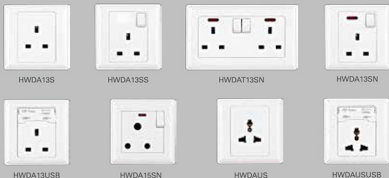

Socket Outlet

	Cream	Metallic	Gold	Brown	
HWDA13S	C	M	G	B	13A Socket
HWDA13SS	C	M	G	B	13A Switched Socket
HWDA13SN	C	M	G	B	13A Switched Socket with neon
HWDA13SN	C	M	G	B	13A Twin Switched Socket with neon
HWDA13USB	C	M	G	B	13A Socket + 2USB
HWDA15SN	C	M	G	B	15A Socket
HWDAUS	C	M	G	B	20A Universal Socket
HWDAUSUSB	C	M	G	B	20A Universal Socket +2USB